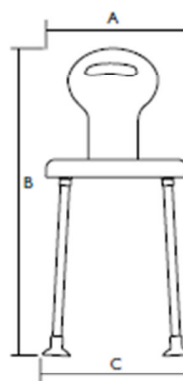

Aquatec | Shower stools, shower chairs

Invacare I-Fit 9781E

Invacare I-Fit 9781E

- Height Adjustable from 38 cm to 55 cm
- Removable backrest
- Ergonomic shaped seat with backrest for extra comfort
- Easy to clean
- Light weight and easy to transport

Technical data

Order numbers	Aquatec Pico
Shower stool	9.20.001
Shower stool with armrests	9.21.001
Shower chair with backrest	9.23.001
Shower chair complete	9.22.001
Backrest	16469
Armrests (pair)	16468

Dimensions	
Seat width	43 cm (A)
Seat depth	42 cm (B)
Seat height	42,5 - 57,5 cm (C)
Total width	57,5 cm (D)
Total depth	52 cm (E)
Total height	82,5 - 97,5 cm (F)
Height to armrests	60,5 - 75,5 cm (G)
Width between the armrests	43 cm (H)
Width, hygiene recess	18 cm
Depth, hygiene recess	14,5 cm
Graduation, height adjustment	2,5 cm

Order numbers	Invacare I-Fit 9781E
Shower stool	
Shower chair	9781E

Dimensions	
Seat width	34
Seat depth	37
Seat height	38-55
Total width	50
Total depth	43
Total height	76-93

More info	
Weight	4,5 kg
Load capacity	180 kg
Colour	white