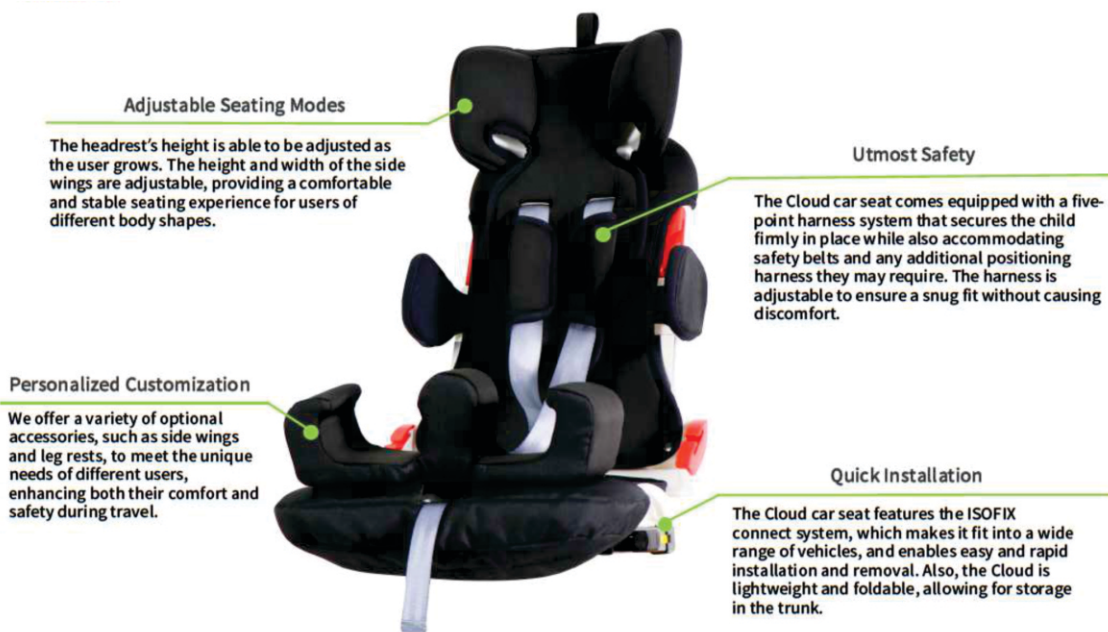

CLOUD CAR SEAT

The Cloud Car Seat is meticulously crafted to redefine every car journey for children from 3 to 12 years old with unique requirements. The Cloud car seat offers multiple seating modes which can meet the child's changing needs during growth. It can also integrate with different optional accessories, allowing for personalized customization that guarantees utmost safety and supports the user in maintaining an optimal and cozy posture throughout their road adventures. The Cloud car seat embodies safety, portability, and easy assembly, offering both the user and caregiver a delightful and hassle-free car voyage.

CLOUD CAR SEAT

Adjustable Seating Modes

The headrest's height is able to be adjusted as the user grows. The height and width of the side wings are adjustable, providing a comfortable and stable seating experience for users of different body shapes.

Utmost Safety

The Cloud car seat comes equipped with a five-point harness system that secures the child firmly in place while also accommodating safety belts and any additional positioning harness they may require. The harness is adjustable to ensure a snug fit without causing discomfort.

Quick Installation

The Cloud car seat features the ISOFIX connect system, which makes it fit into a wide range of vehicles, and enables easy and rapid installation and removal. Also, the Cloud is lightweight and foldable, allowing for storage in the trunk.