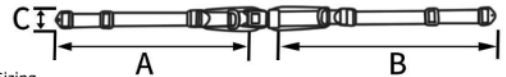

Product Sizing

| Item No (inches) | | A | B |
|------------------|---|-----|------|
| HFT002 | M | 4.8 | 2.25 |

FLEXi Y-HARNESS CINCH MOUNT

Product Sizing

| Item No (inches) | | A | B | C |
|------------------|---|----|------|------|
| HU7001 | S | 19 | 10 | 2 |
| HU7002 | M | 22 | 11.5 | 2.25 |
| HU7003 | L | 25 | 13.5 | 2.5 |

FLEXi DUAL PULL PELVIC BELT

Product Sizing

| Item No (inches) | | A | B | C |
|------------------|----|------|------|-----|
| HD3001 | XS | 24.5 | 24.5 | 1 |
| HD3002 | S | 24.5 | 24.5 | 1 |
| HD3003 | M | 24.5 | 24.5 | 1.5 |
| HD3004 | L | 24.5 | 24.5 | 1.5 |
| HD3005 | XL | 24.5 | 24.5 | 2 |