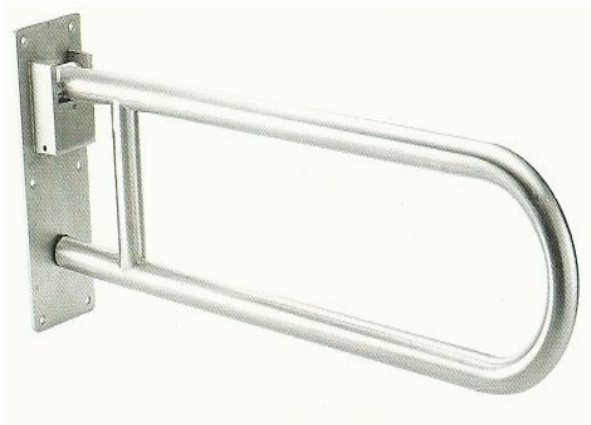

Medop cc

HINGE GRAB RAIL

*Illustration of folding

NAME	Hinge or Fold-Up Grab Rail
Size	750 mm
Packing	800 x 320 x120 (mm)
Material	Stainless Steel
Supplied	Screws (Plug not included)
Load Capacity	100kg
Weight	Weight – 3.2kg each Gross Weight – 4.5kg