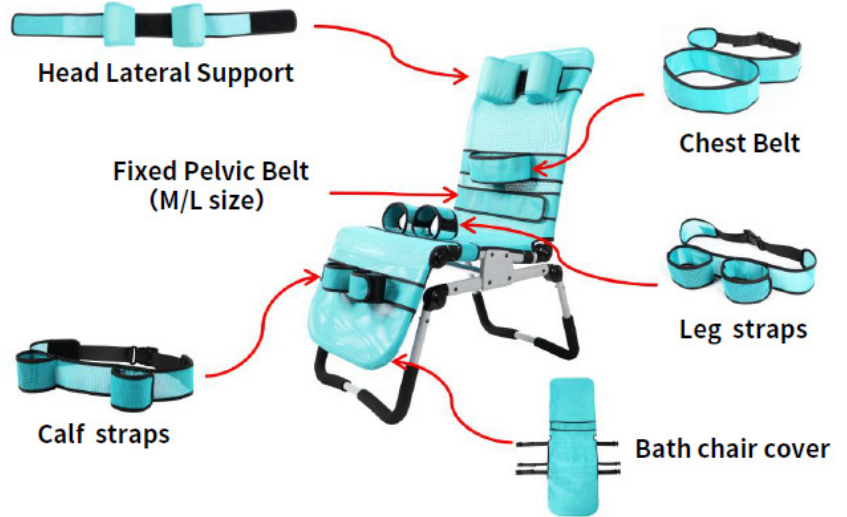

Medop^{cc}

Naartjie Paediatric Bath Chair

The Naartjie is a bath chair that provides support for children and young adults within a bath or shower

- The space saving design makes it easy to store and convenient to use at home or when travelling, encouraging more shared bath time moments.
- The optional accessories support provides additional safety and comfort for users. Also, the added security of the accessories helps make bath time less stressful for both caregivers and user.
- The bath chair leg support with non-slip material makes this bath chair usable on any flat surface.

Available in Blue

Item Dimensions	Small	Medium	Large
Seat Depth	28cm	35cm	40cm
Seat Width	43cm	43cm	43cm
Back Height	49cm	60cm	71.5cm
Calf Length	25cm	29.5cm	34cm
Overall Length Flat	100cm	123cm	142.5cm
Overall Width	43.8cm	43.8cm	43.8cm
Seat Height above Floor	15-29.7cm	15-33.8cm	15-38cm
Age Range	1~6 years	4~12 years	9~16 years
Weight Capacity	50kg	60kg	70kg

Medop^{cc}

Enhance your bath or shower experience with the below stands, available as optional extras

Tub Stand

Item Dimensions	
length	96.7-125.7cm
width	49.8cm
height	34cm

Shower Stand

Item Dimensions	
length	96.7-125.7cm
width	49.8cm
height	43cm